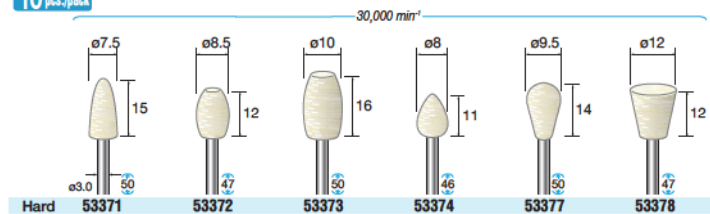

10 pcs./pack

10 pcs./pack

**SHANK  $\phi 2.34$**  Green Polishing Felt Bobs Chromium Oxide (Blue Rouge) Embedded Type

10 pcs./pack

10 pcs./pack

**SHANK  $\phi 2.34, \phi 3.0$**  Green Polishing Felt Bobs Chromium Oxide (Blue Rouge) Embedded Type