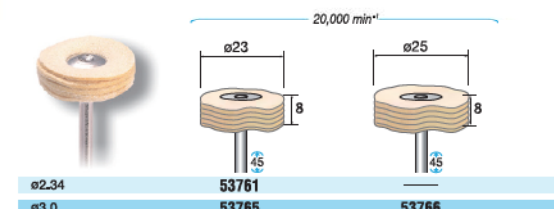

SHANK $\phi 2.34, \phi 3.0$ Chamois Skin Bobs

10 pcs./pack