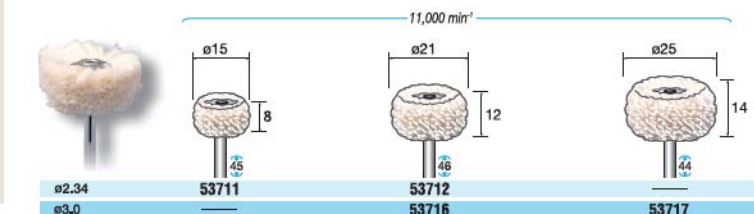

Cotton Thread Bobs