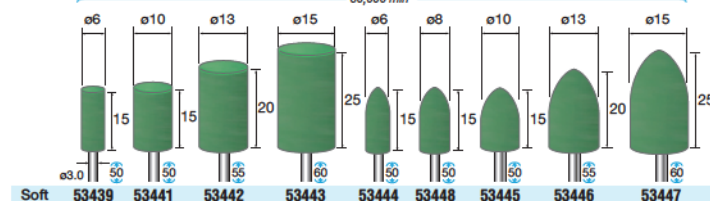

SHANK $\phi 2.34, \phi 3.0$ Green Polishing Felt Bobs Chromium Oxide (Blue Rouge) Embedded Type

10 pcs./pack