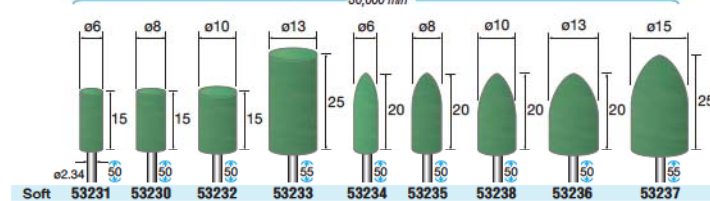

10 pcs./pack

10 pcs./pack

**SHANK  $\phi 2.34$**  Green Polishing Felt Bobs Chromium Oxide (Blue Rouge) Embedded Type

10 pcs./pack

10 pcs./pack

**SHANK  $\phi 2.34, \phi 3.0$**  Green Polishing Felt Bobs Chromium Oxide (Blue Rouge) Embedded Type