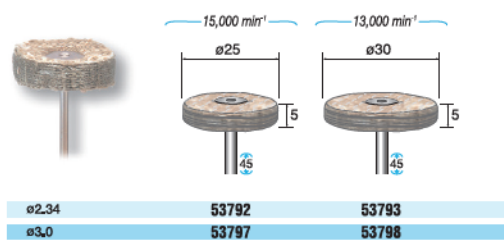

5 pcs./pack Dark Brown Cotton Bobs

For metal semi-finishing. Using polishing materials.

$\phi 2.34$	53792	53793
$\phi 3.0$	53797	53798