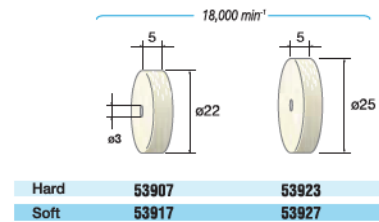

SHANK $\phi 3.0$

10 pcs./pack

Hard	53907	53923
Soft	53917	53927

*Use after attaching to mandrel (No. 37052).
*Mandrel needs to be purchased separately.