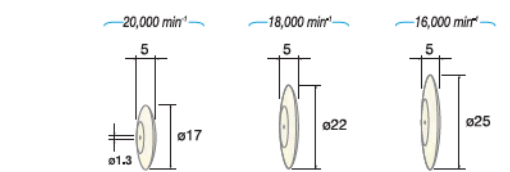

SHANK $\phi 1.3$

10 pcs./pack Knife Edge Type

Hard	53931	53932	53933

*Use after attaching to mandrel P.29 (No. 37011, 37012, 37015, 37051).
*Mandrel needs to be purchased separately.