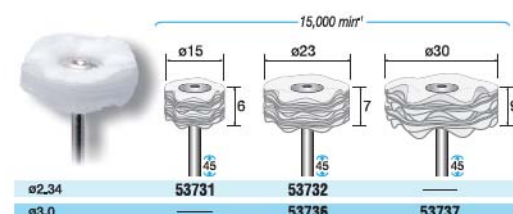

**SHANK  $\phi 2.34, \phi 3.0$**

10 pcs./pack

Cotton Thread Bobs

**SHANK  $\phi 2.34, \phi 3.0$**

10 pcs./pack

Cloth Bobs

**SHANK  $\phi 6.0$**

5 pcs./pack