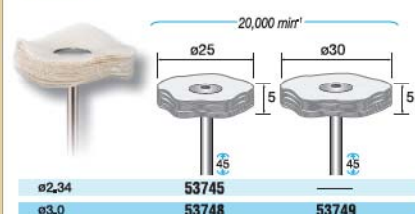

**SHANK  $\phi 3.0$**

10 pcs./pack

Cloth Bobs (Cup Model)

**SHANK  $\phi 2.34, \phi 3.0$**

10 pcs./pack

Soft Cotton Bobs

**SHANK  $\phi 2.34, \phi 3.0$**

10 pcs./pack