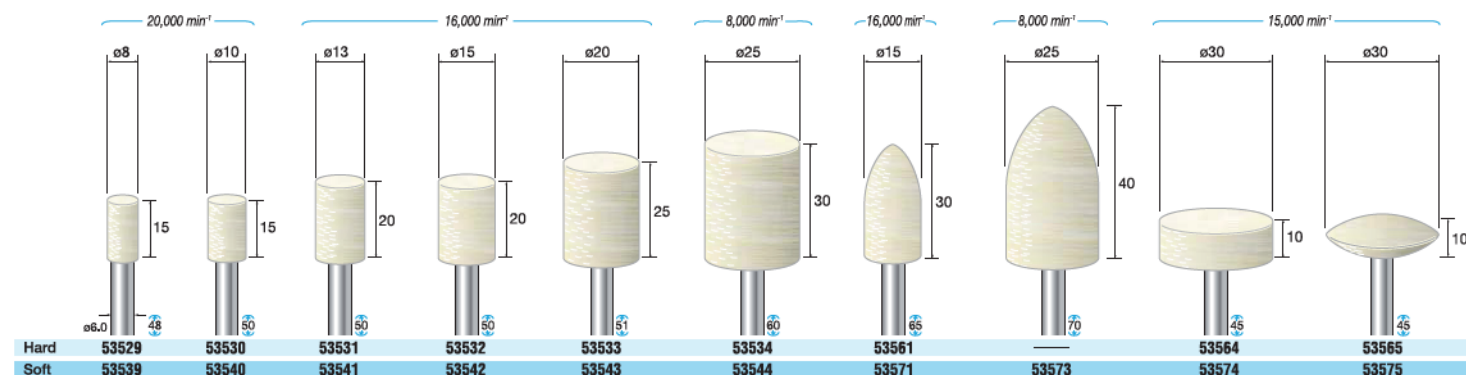

FELT BOBS

SHANK $\phi 6.0$

5 pcs./pack

SHANK $\phi 6.0$

5 pcs./pack