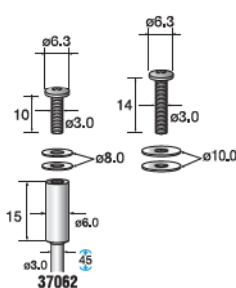

3 pcs./pack Mandrels

37062