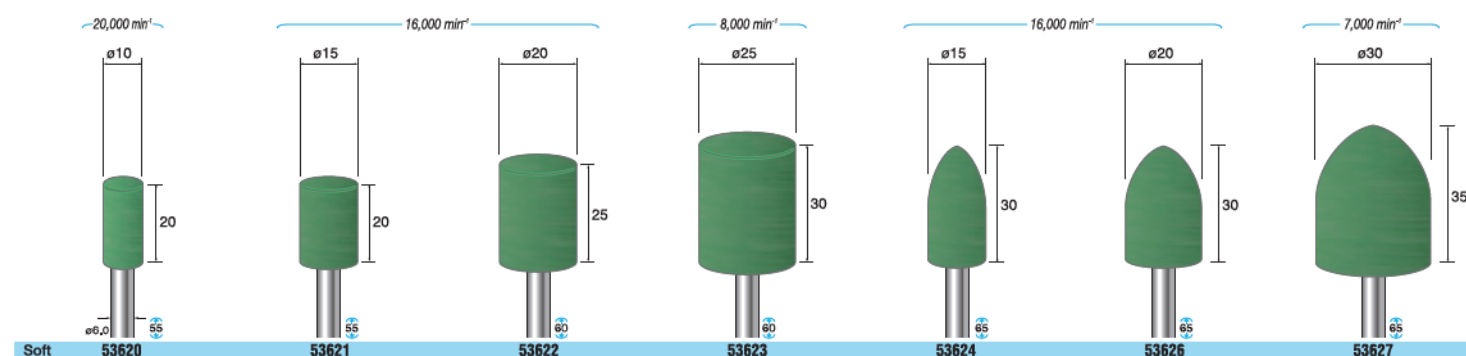

Green Polishing Felt Bobs Chormium Oxide (Blue Rouge) Embedded Type.

Cotton polishing bobs are made for soft polishing. They are well suited to a wide variety of materials.

SHANK $\phi 2.34, \phi 3.0$

10 pcs./pack